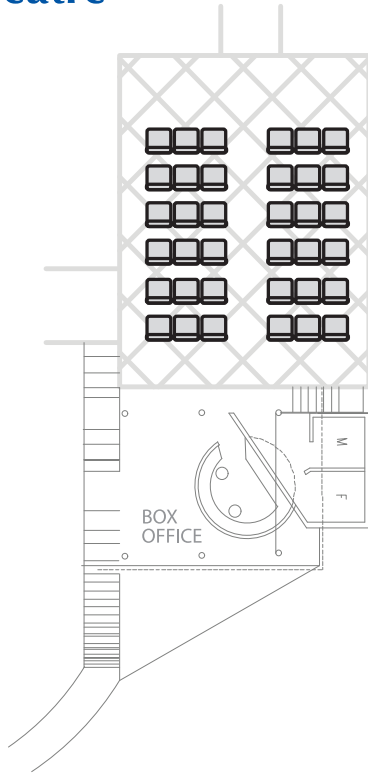

Helen May Johnstone Room

Theatre

Conference

Estimated Capacity

| Dimensions WxL / sq. area | Theatre | Conference | Banquet | Cocktail Reception |
|---------------------------|---------|------------|---------|--------------------|
| 21ft x 28ft / 588 sq.ft | 60 | 40 | 64 | 80 |
| 6.4m x 8.53m / 54.6 sq.m | | | | |