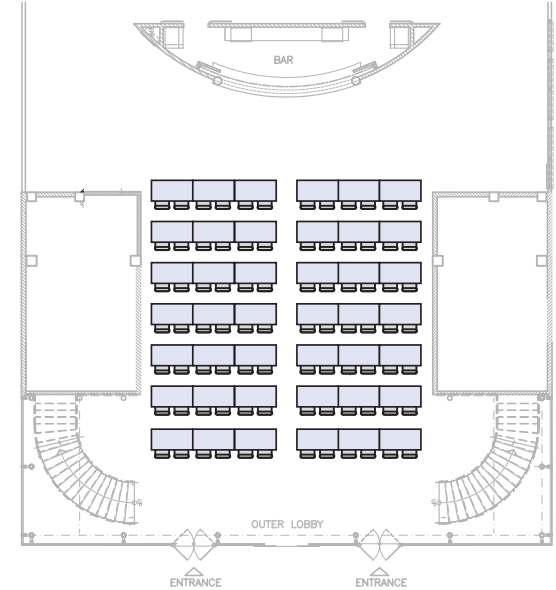

## Banquet

## Theatre

## Classroom

Estimated Capacity

Dimensions WxL / sq. area	Banquet	Theatre	Classroom	Cocktail Reception
40ft x 63ft / 2520 sq.ft	96	154	84	280
12.2m x 19.2m / 234.24 sq.m				

Queen's Hall  
 1-3 St. Ann's Road, St. Ann's  
 Telephone: (868) 624-1284  
 Website: [queenshalltt.com](http://queenshalltt.com)