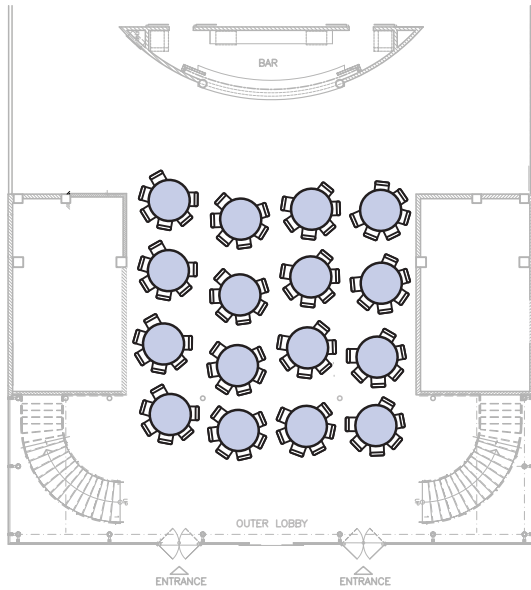

## Banquet

## Theatre

## Classroom

Estimated Capacity

Dimensions WxL / sq. area	Banquet	Theatre	Classroom	Cocktail Reception
40ft x 63ft / 2520 sq.ft	96	154	84	280
12.2m x 19.2m / 234.24 sq.m				

Queen's Hall  
 1-3 St. Ann's Road, St. Ann's  
 Telephone: (868) 624-1284  
 Website: [queenshalltt.com](http://queenshalltt.com)