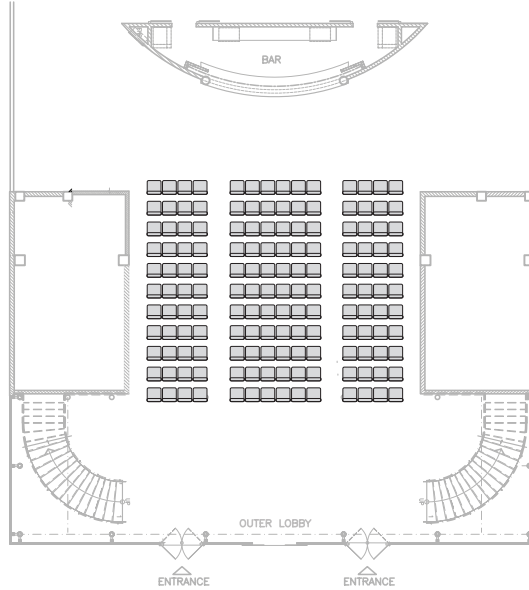

## Banquet

## Theatre

## Classroom

Estimated Capacity

Dimensions WxL / sq. area	Banquet	Theatre	Classroom	Cocktail Reception
40ft x 63ft / 2520 sq.ft	96	154	84	280
12.2m x 19.2m / 234.24 sq.m				

Queen's Hall  
 1-3 St. Ann's Road, St. Ann's  
 Telephone: (868) 624-1284  
 Website: [queenshalltt.com](http://queenshalltt.com)